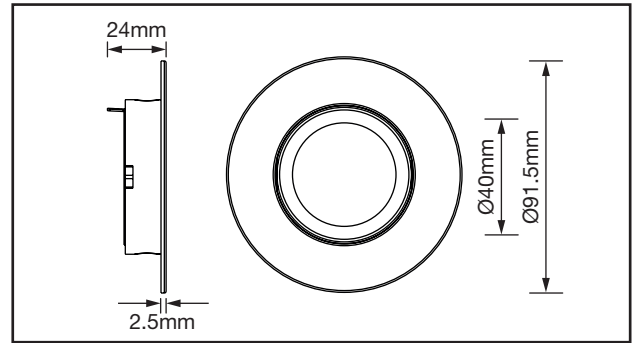

AFD75BZ/A/**

Adjustable Bezels For iCan75
(AFD75 Range)

iCan75™

PRODUCT FEATURES

- Available In 8 Finishes
- Compatible With iCan75 (AFD75) Models

TECHNICAL SPECIFICATIONS

Code	Finish	Material	Maximum Adjustment Angle
AFD75BZ/A/AB	Antique Brass	Steel	30°
AFD75BZ/A/BB	Brushed Brass	Steel	30°
AFD75BZ/A/BC	Brushed Copper	Steel	30°
AFD75BZ/A/BLK	Carbon Black	Steel	30°
AFD75BZ/A/PB	Polished Brass	Steel	30°
AFD75BZ/A/PC	Polished Chrome	Steel	30°
AFD75BZ/A/SN	Satin Nickel	Steel	30°
AFD75BZ/A/WH	Polar White	Steel	30°